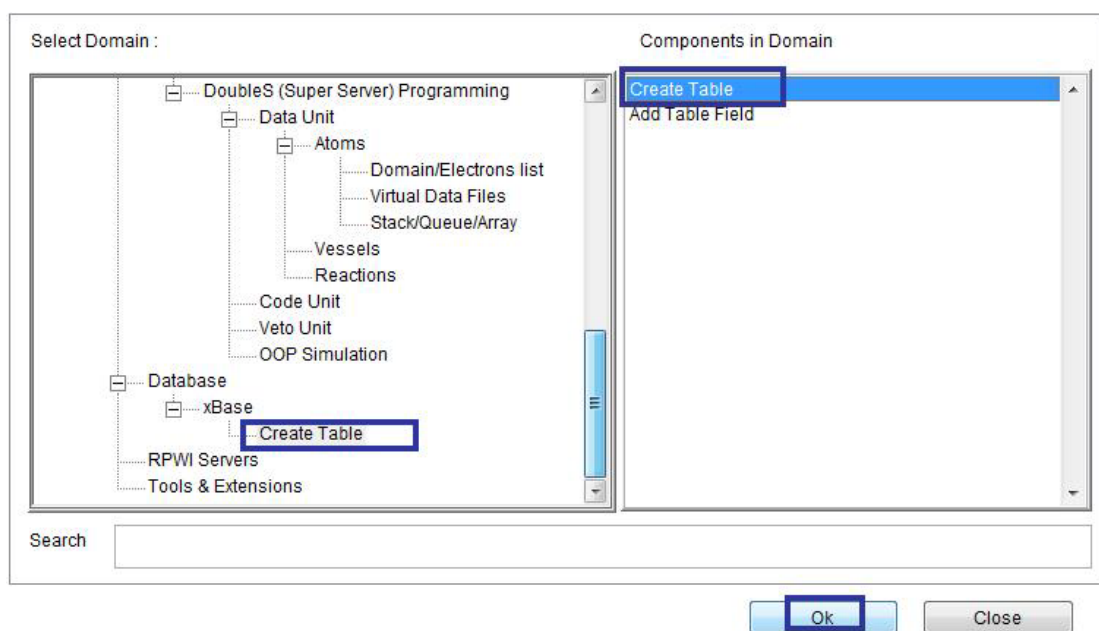

Create Table

Table Name: TEL.DBF (Data Base File)

Field	Type	Size
Name	Character	50
Address	Character	50
Phone	Character	15

Example - Screen shots:-

Domain(Create Table) Component (Create Table)